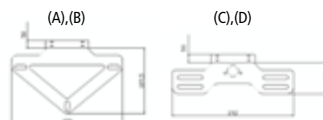

■ NUEVOS MODELOS / NEW MODELS